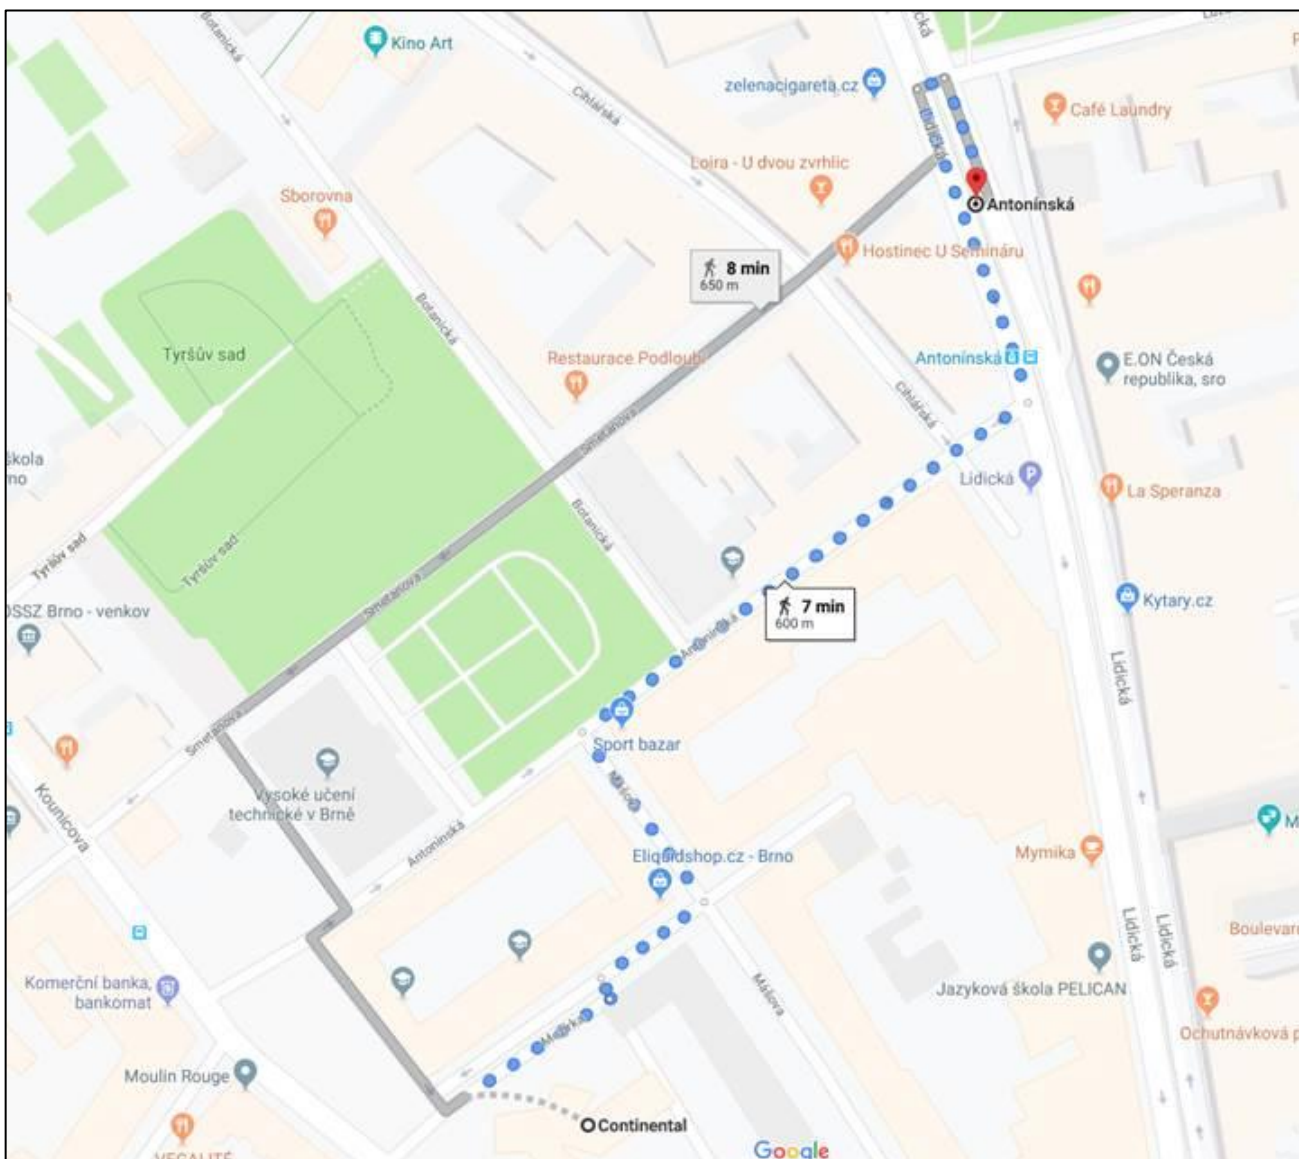

From the **Brno central station to the hotel Continental** – tram number 1 from the central station (Hlavní nádraží) to station Antonínská – cca 500 metres from the hotel.